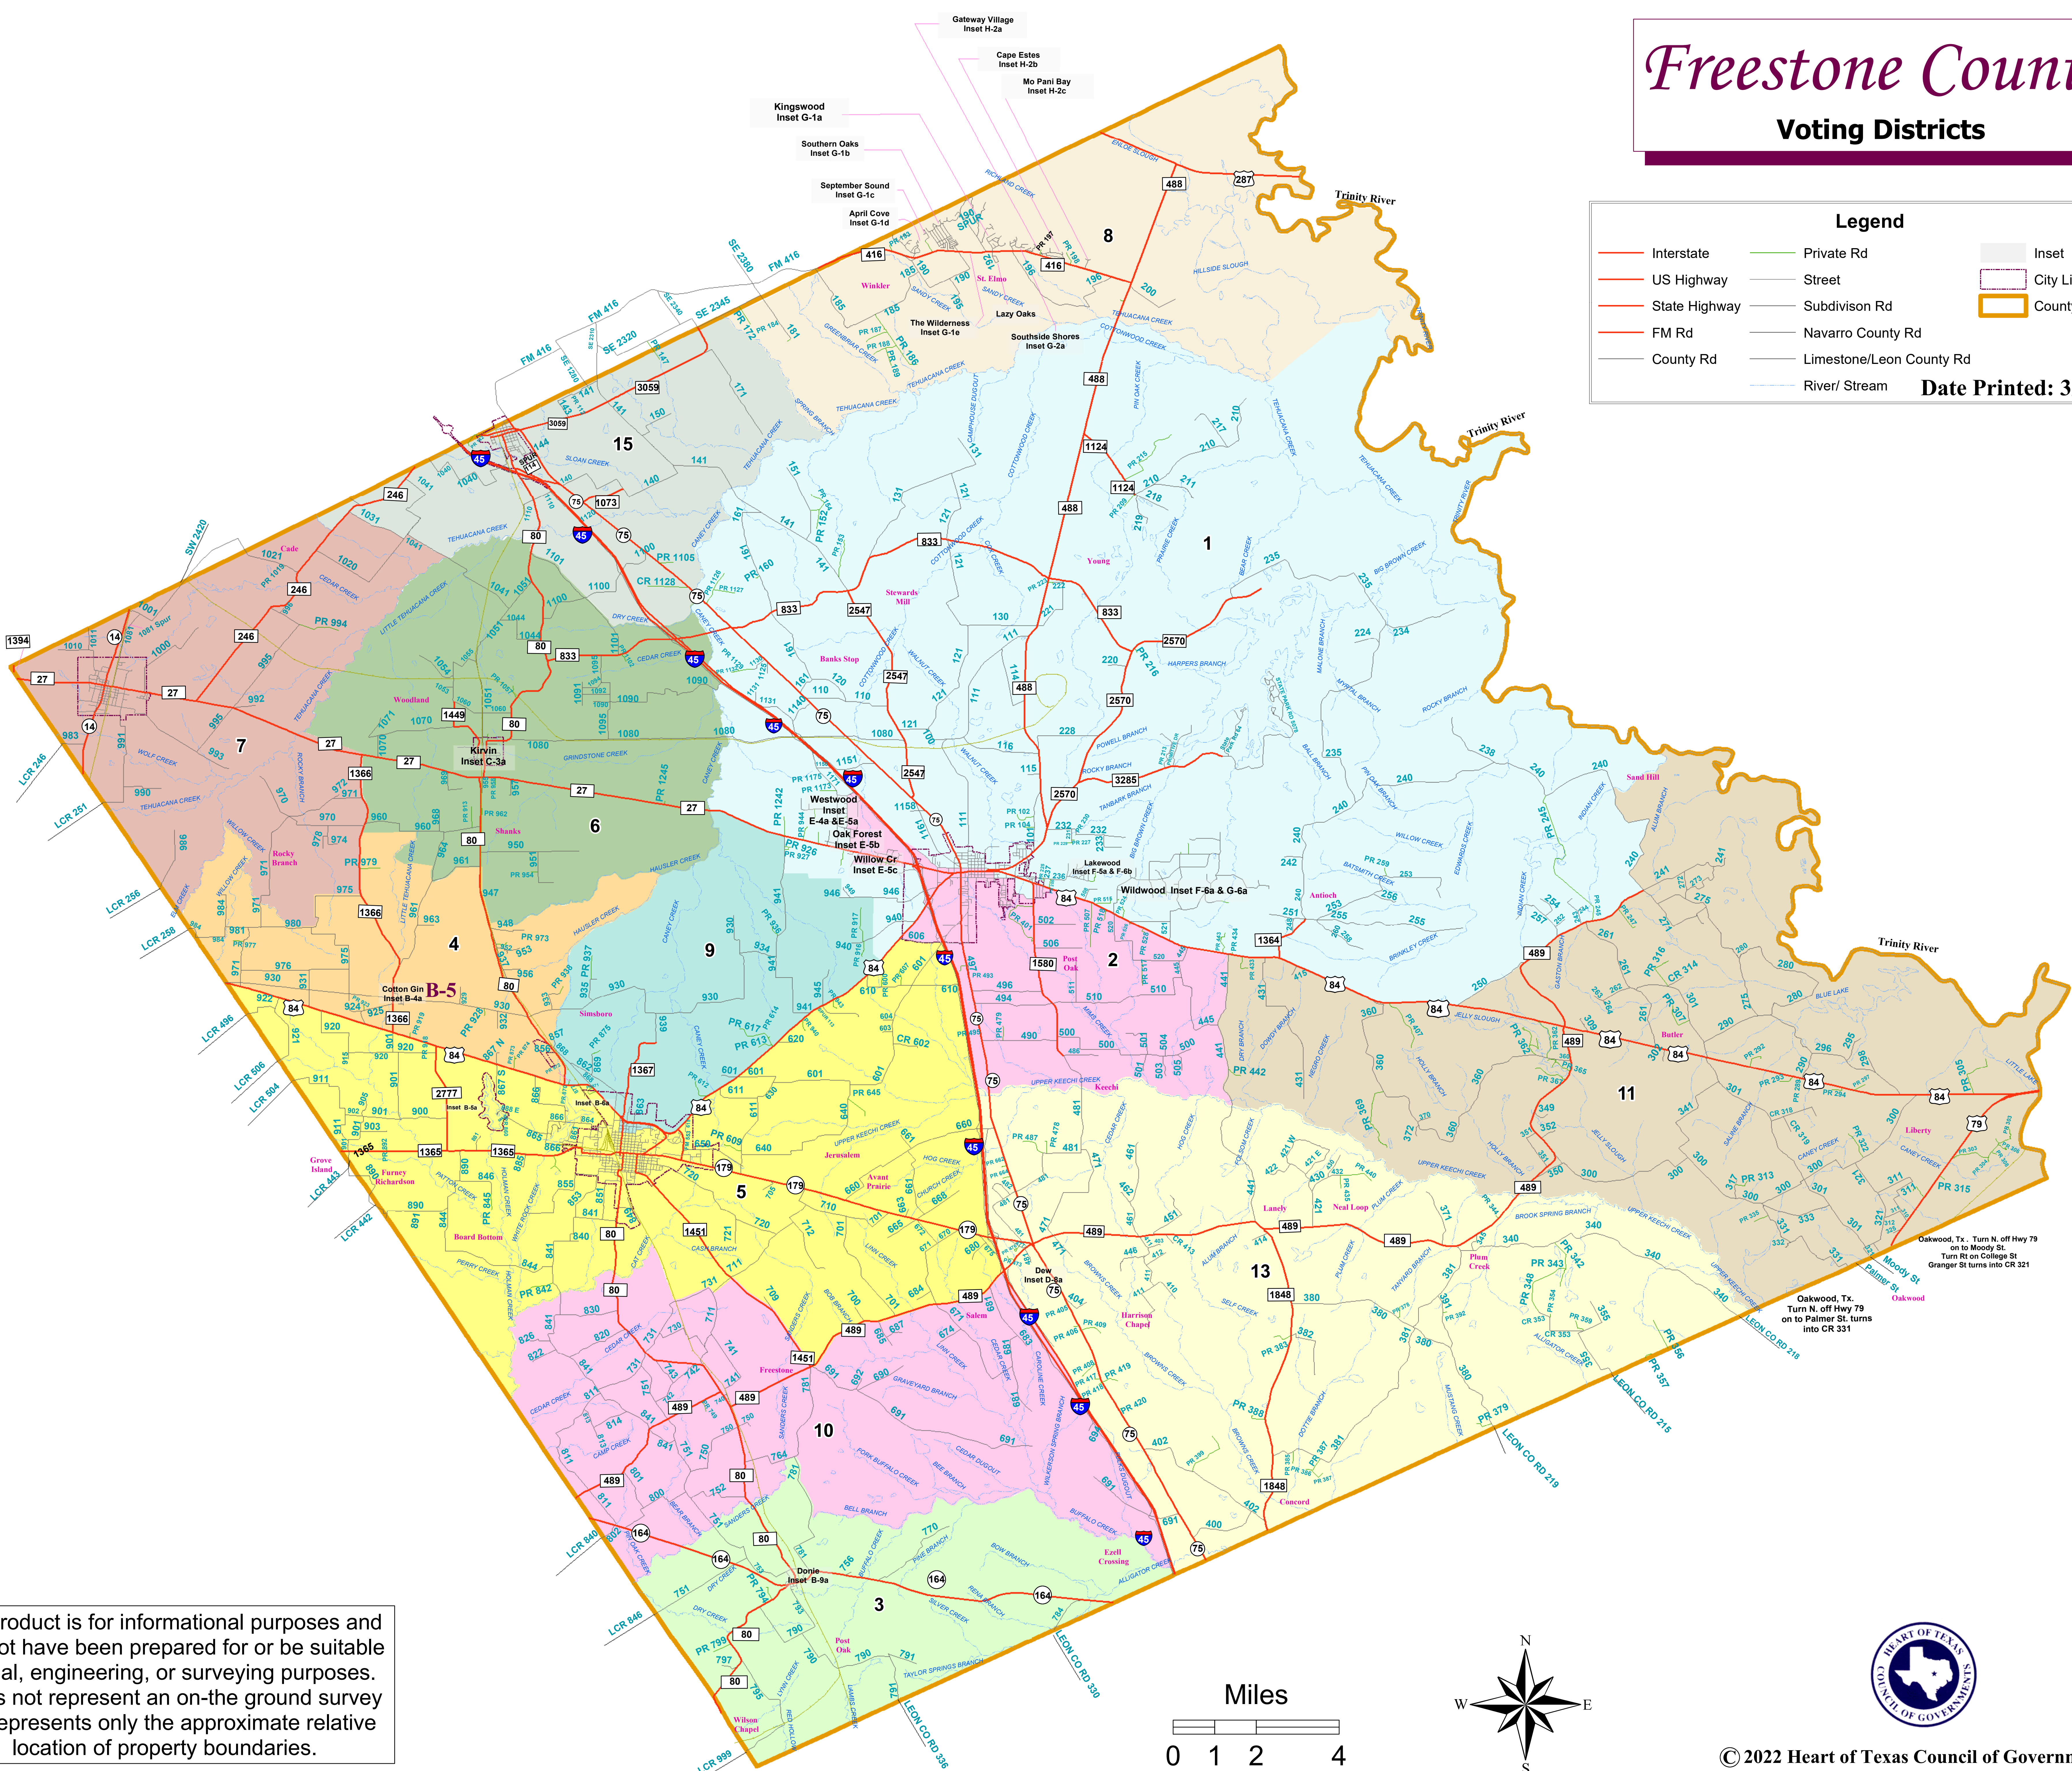

# Freestone County

## Voting Districts

**Legend**

Interstate	Private Rd	Inset
US Highway	Street	City Limit
State Highway	Subdivision Rd	County Boundary
FM Rd	Navarro County Rd	
County Rd	Limestone/Leon County Rd	
	River/ Stream	

Date Printed: 3/10/22

This product is for informational purposes and may not have been prepared for or be suitable for legal, engineering, or surveying purposes. It does not represent an on-the-ground survey and represents only the approximate relative location of property boundaries.